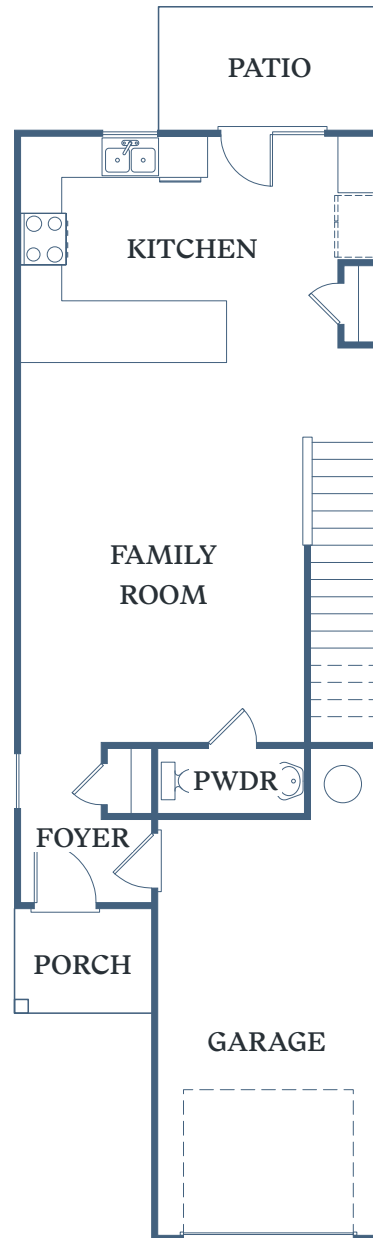

TESSA

BARROW CROSSING

MONROE

2 BED + OFFICE

2.5 BATH

1,477 SF

116 Dolcetto Drive
Winder, GA 30680

TessaBarrowCrossing.com

1ST FLOOR – 621 SF

2ND FLOOR – 856 SF

Information is believed to be accurate, but not warranted. Specification, pricing and availability are subject to change without notice. See agent for details. Artist's renderings and floorplans are approximate only and are not meant to be exact depictions of the unit. Drawings are not to scale. Your selected floorplan may vary from this illustration due to design configuration and architectural styling. Not all features are available in every apartment. All square footages are approximate.