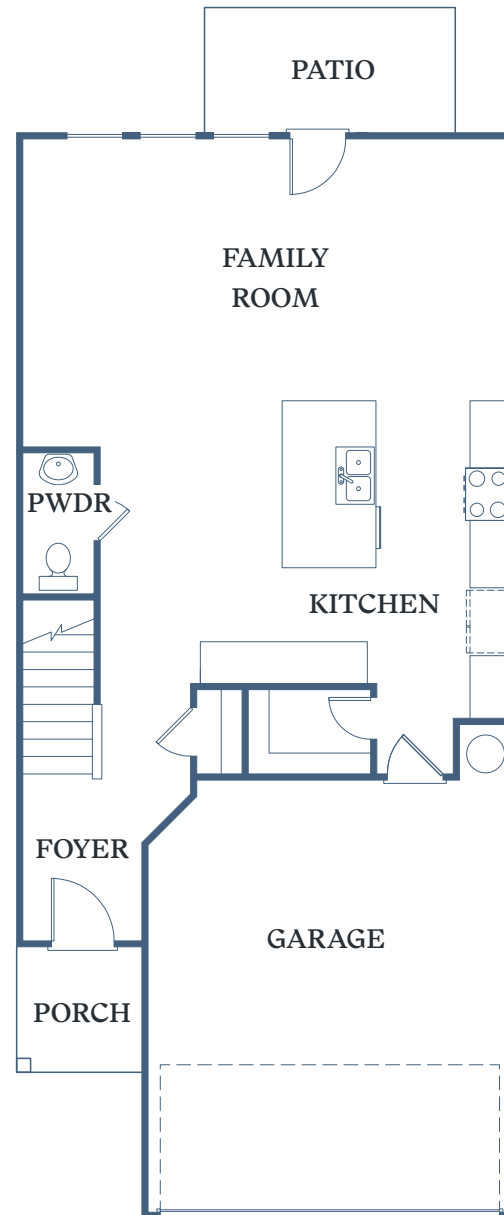

TESSA

BARROW CROSSING

Cragston

4 BED
2.5 BATH
1,912 SF

116 Dolcetto Drive
Winder, GA 30680

TessaBarrowCrossing.com

1ST FLOOR – 791 SF

2ND FLOOR – 1,121 SF

Information is believed to be accurate, but not warranted. Specification, pricing and availability are subject to change without notice. See agent for details. Artist's renderings and floorplans are approximate only and are not meant to be exact depictions of the unit. Drawings are not to scale. Your selected floorplan may vary from this illustration due to design configuration and architectural styling. Not all features are available in every apartment. All square footages are approximate.