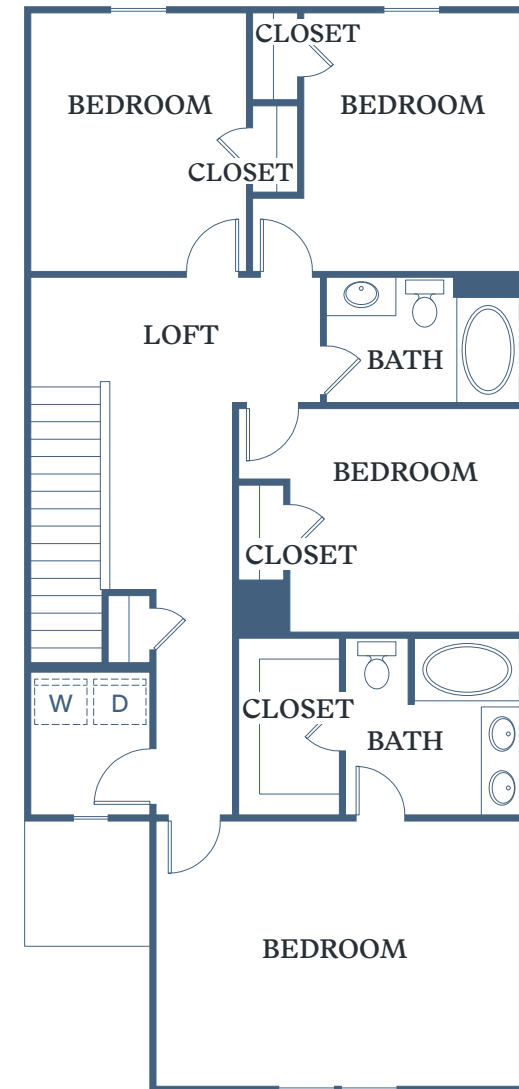

TESSA

BARROW CROSSING

Cragston

4 BED
2.5 BATH
1,912 SF

116 Dolcetto Drive
Winder, GA 30680

TessaBarrowCrossing.com

1ST FLOOR – 791 SF

2ND FLOOR – 1,121 SF

Information is believed to be accurate, but not warranted. Specification, pricing and availability are subject to change without notice. See agent for details. Artist's renderings and floorplans are approximate only and are not meant to be exact depictions of the unit. Drawings are not to scale. Your selected floorplan may vary from this illustration due to design configuration and architectural styling. Not all features are available in every apartment. All square footages are approximate.