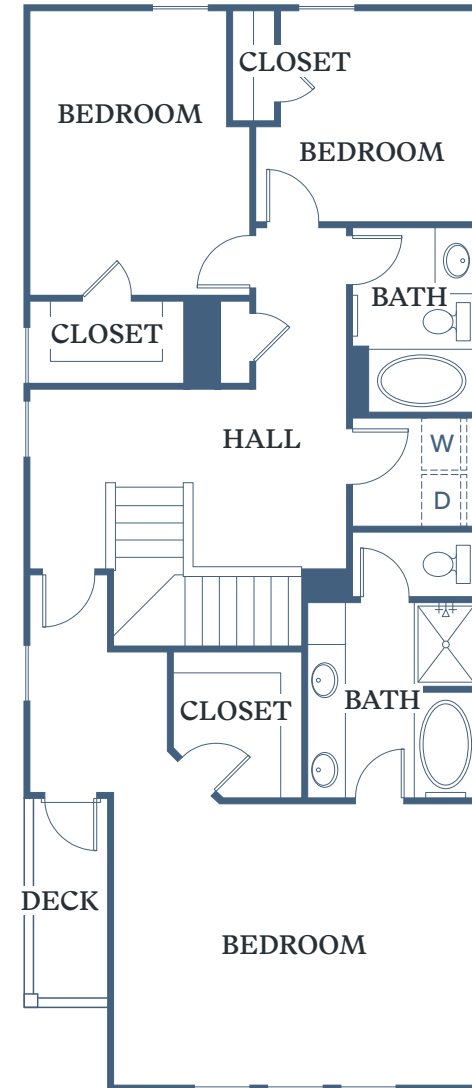

TESSA

BARROW CROSSING

BERKSHIRE

3 BED
2.5 BATH
1,766 SF

116 Dolcetto Drive
Winder, GA 30680

TessaBarrowCrossing.com

1ST FLOOR – 720 SF

2ND FLOOR – 1,046 SF

Information is believed to be accurate, but not warranted. Specification, pricing and availability are subject to change without notice. See agent for details. Artist's renderings and floorplans are approximate only and are not meant to be exact depictions of the unit. Drawings are not to scale. Your selected floorplan may vary from this illustration due to design configuration and architectural styling. Not all features are available in every apartment. All square footages are approximate.