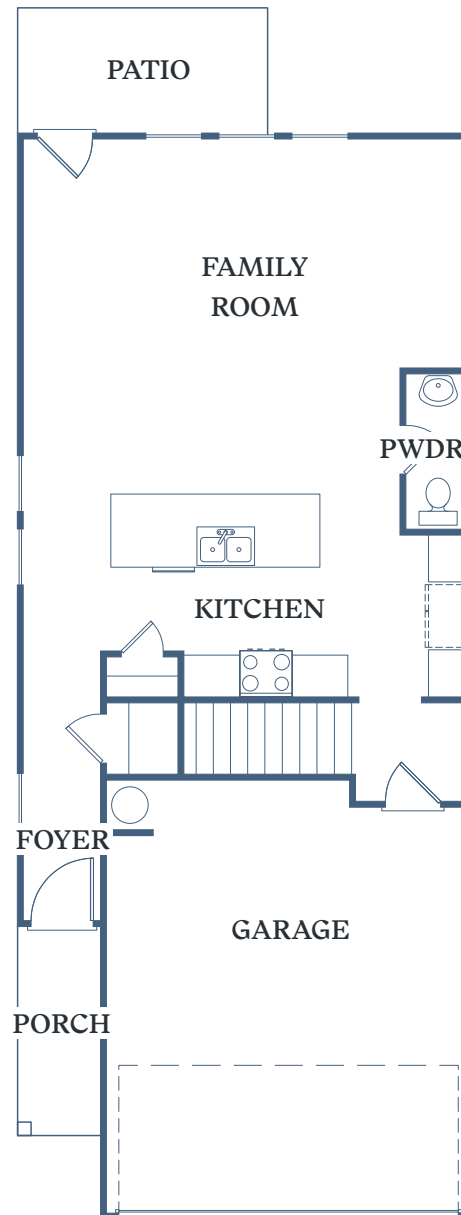

TESSA

BARROW CROSSING

BERKSHIRE

3 BED
2.5 BATH
1,766 SF

116 Dolcetto Drive
Winder, GA 30680

TessaBarrowCrossing.com

1ST FLOOR – 720 SF

2ND FLOOR – 1,046 SF

Information is believed to be accurate, but not warranted. Specification, pricing and availability are subject to change without notice. See agent for details. Artist's renderings and floorplans are approximate only and are not meant to be exact depictions of the unit. Drawings are not to scale. Your selected floorplan may vary from this illustration due to design configuration and architectural styling. Not all features are available in every apartment. All square footages are approximate.